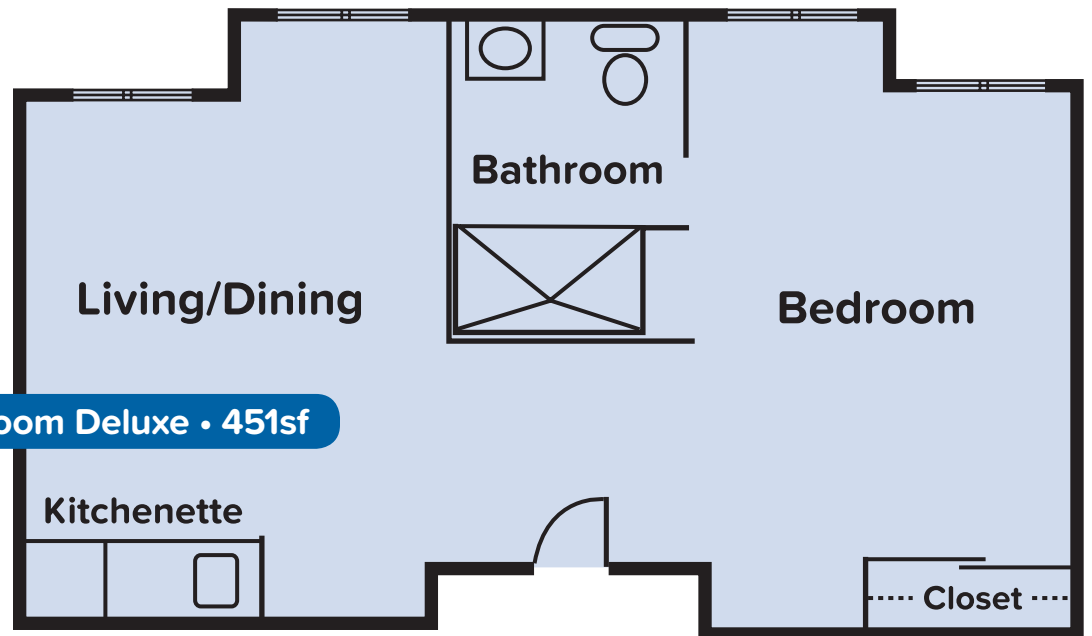

One-Bedroom Deluxe • 451sf

Floor plan sizes may vary and other plans are available.

9185 E Desert Cove Avenue • Scottsdale • Arizona 85260 • 480.657.9000 • [www.BlueHarborSeniorLiving.com](http://www.BlueHarborSeniorLiving.com)