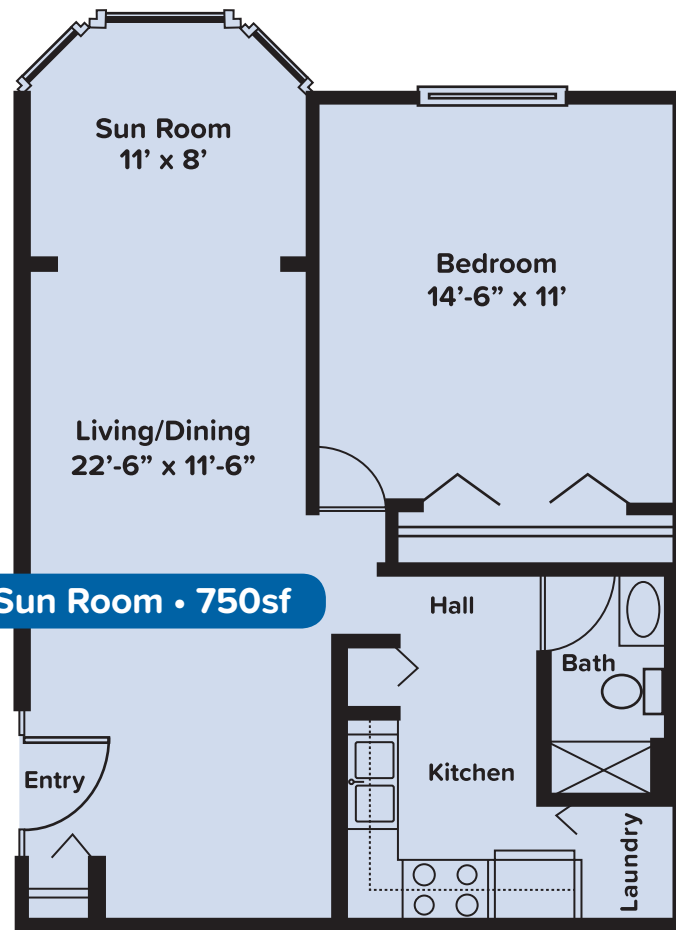

One-Bedroom Lanai • 620sf

One-Bedroom Sun Room • 750sf

Floor plan sizes may vary and other plans are available.

36 Barkley Circle • Fort Myers • Florida 33907 • 239.939.3553 • www.BlueHarborSeniorLiving.com