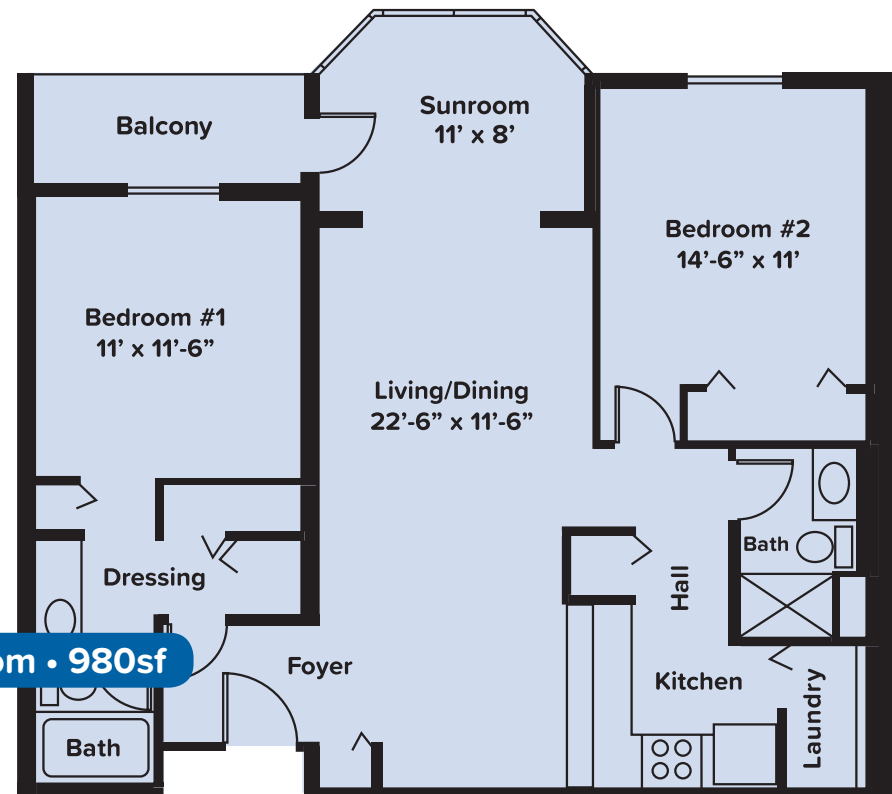

Two-Bedroom Lanai • 900sf

Two-Bedroom Sunroom • 980sf

Floor plan sizes may vary and other plans are available.

36 Barkley Circle • Fort Myers • Florida 33907 • 239.939.3553 • www.BlueHarborSeniorLiving.com