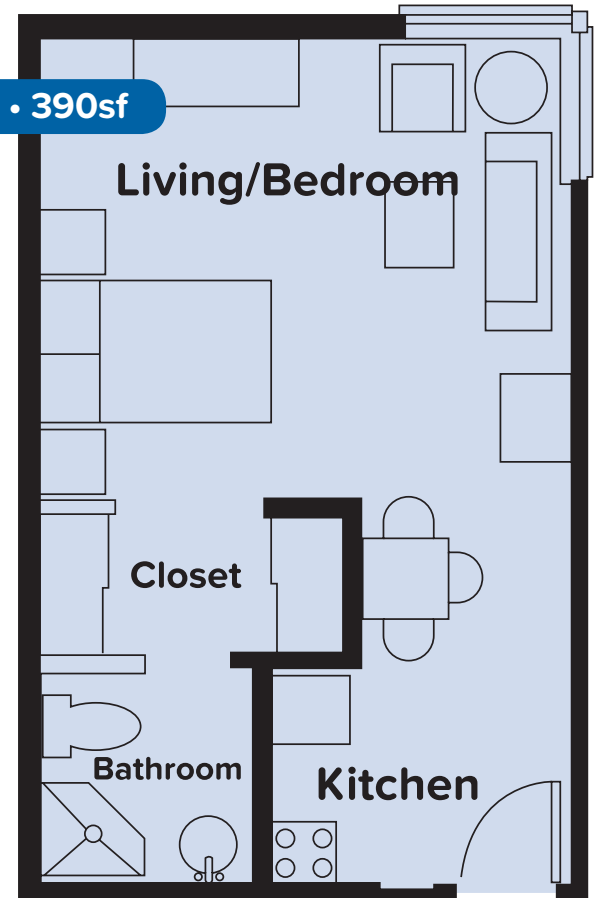

Studio • 390sf

Floor plan sizes may vary and other plans are available.

3201 River Park Drive • Fort Worth • Texas 76116 • 817.732.4436 • www.BlueHarborSeniorLiving.com