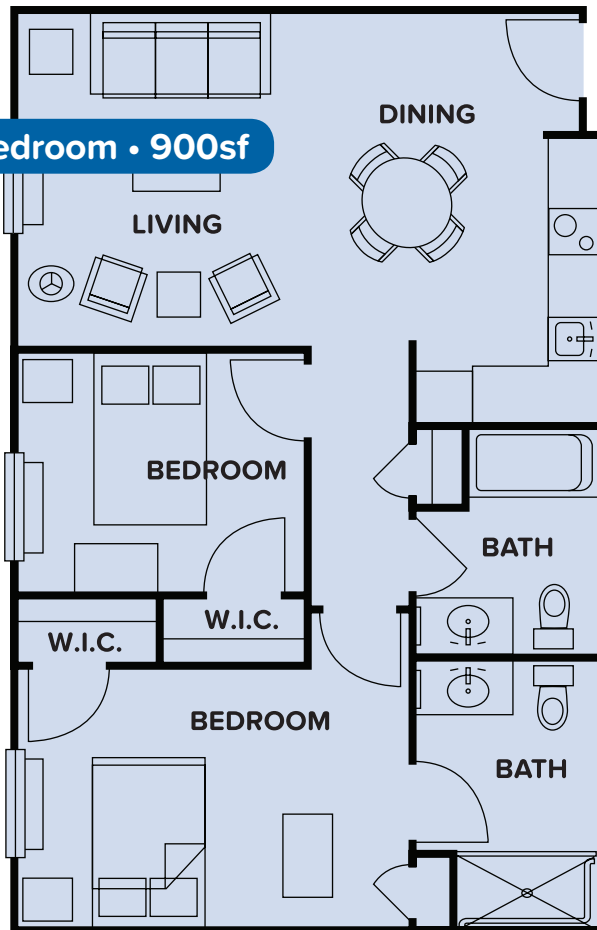

Two-Bedroom • 900sf

Two-Bedroom • 1000sf

Floor plan sizes may vary and other plans are available.

12525 N Pennsylvania Avenue • Oklahoma City • Oklahoma 73120 • 405.755.3200
www.BlueHarborSeniorLiving.com