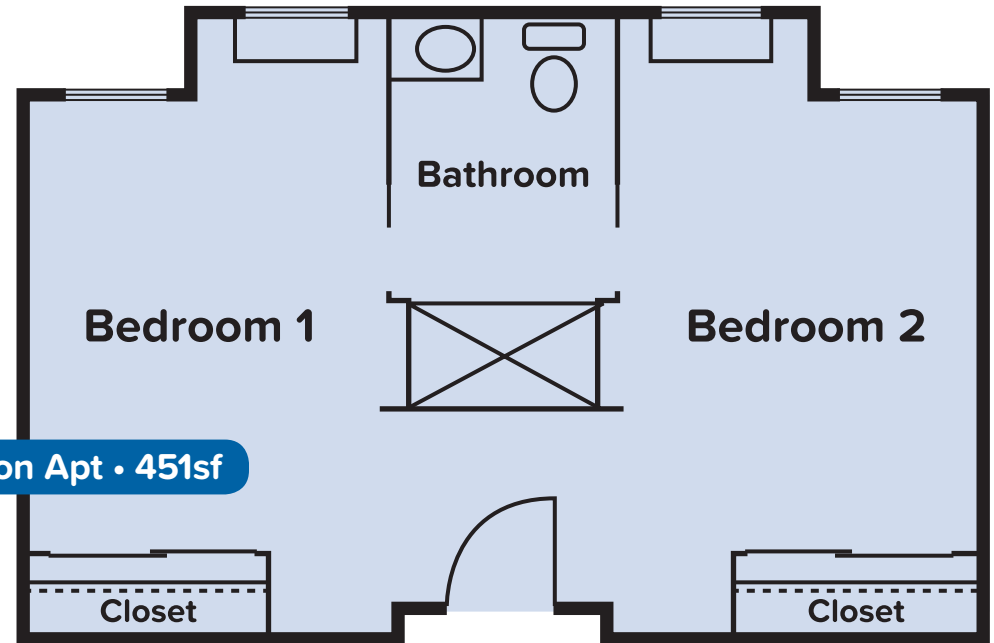

**Companion Apt • 451sf**

Floor plan sizes may vary and other plans are available.

9185 E Desert Cove Avenue • Scottsdale • Arizona 85260 • 480.657.9000 • [www.BlueHarborSeniorLiving.com](http://www.BlueHarborSeniorLiving.com)