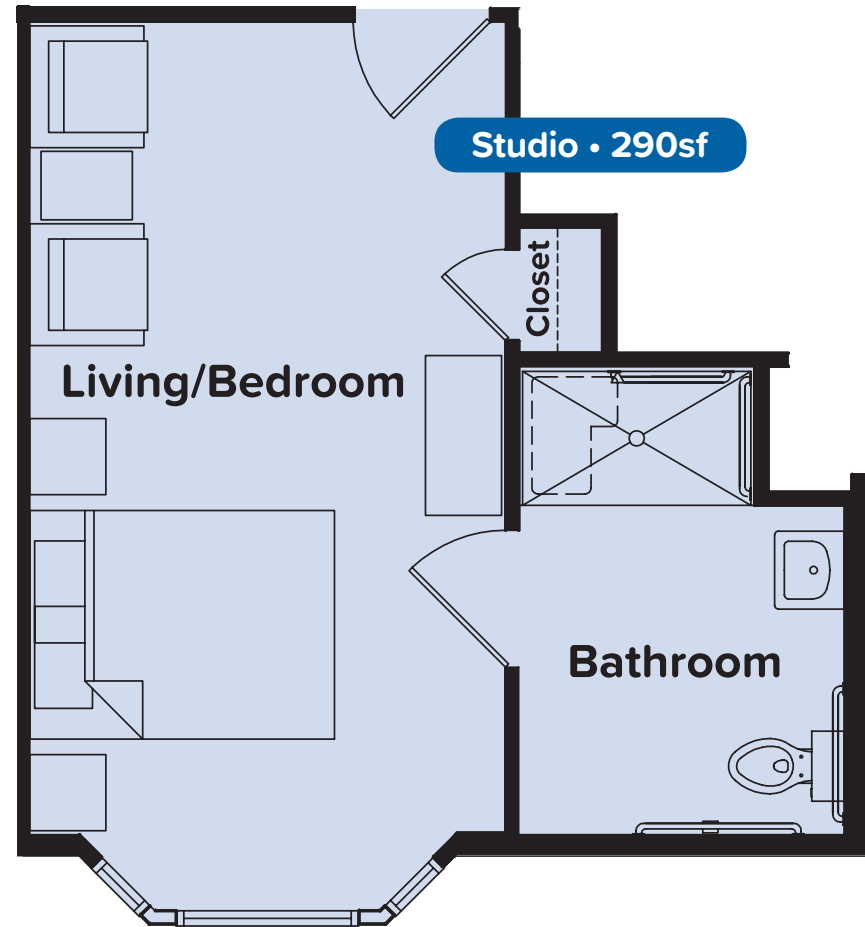

# Floor Plans • Memory Care • Fountain Apts

Floor plan sizes may vary and other plans are available.

3201 River Park Drive • Fort Worth • Texas 76116 • 817.732.4436 • [www.BlueHarborSeniorLiving.com](http://www.BlueHarborSeniorLiving.com)